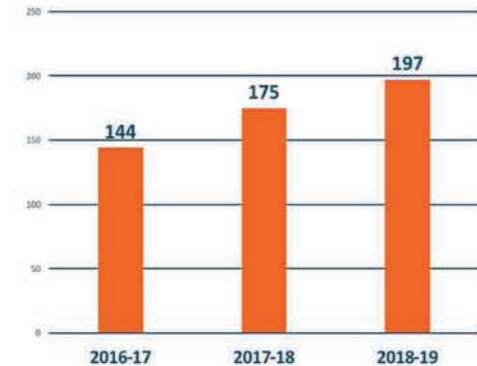

Total Number of Companies Visited